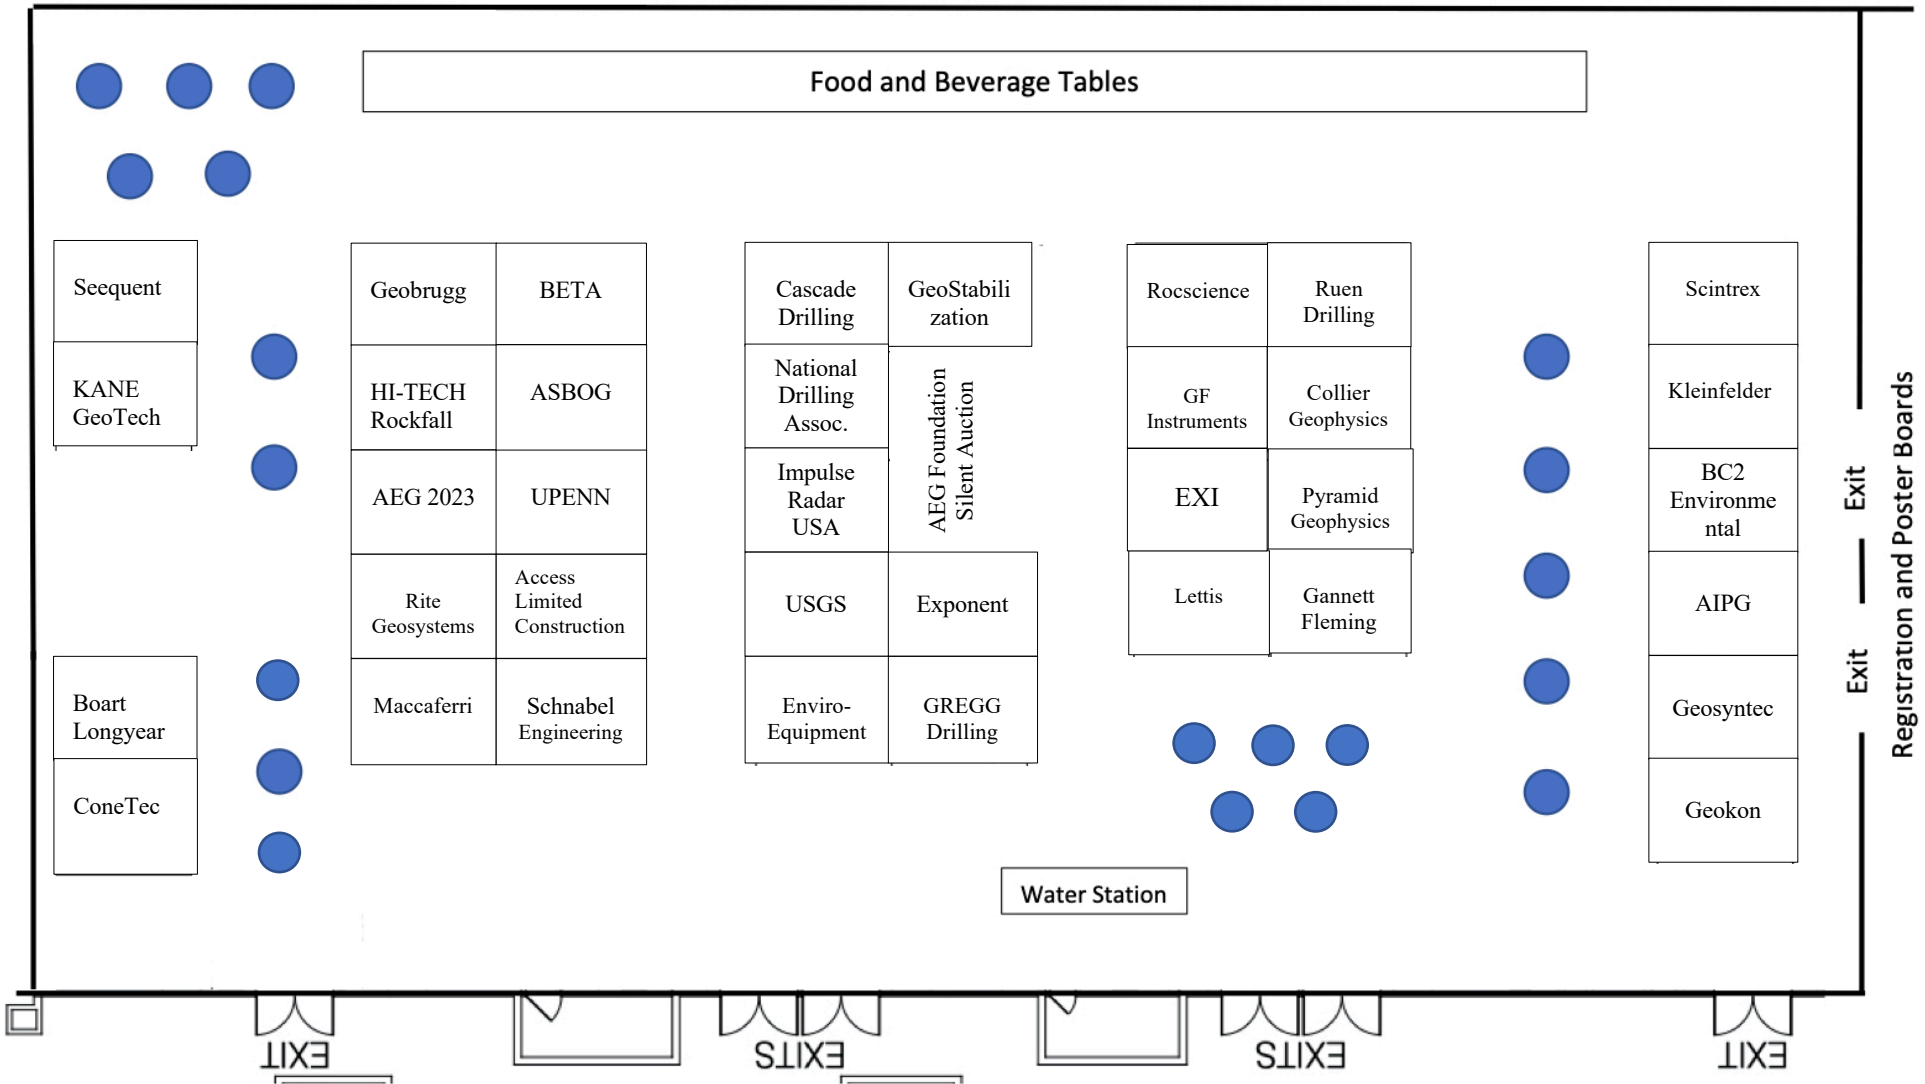

Association of Environmental & Engineering Geologists
2022 Annual Meeting Exhibit Hall
 September 13-15, 2022

● = Bistro Table

Technical Session Rooms